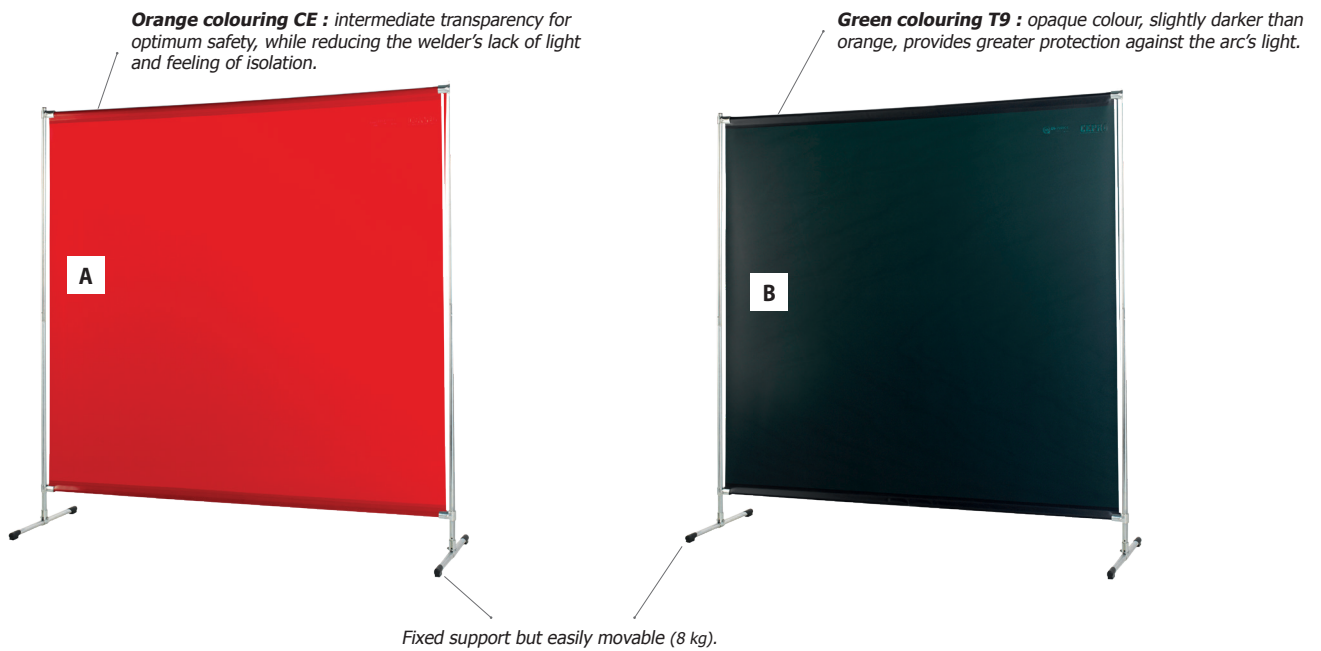

# PROTECTIVE WELDING SCREENS

WELDING  
ACCESSORIES

OPTI 200.O - Ref. 060227  
OPTI 200.G - Ref. 060463

OPTI 215.O - Ref. 060470  
OPTI 140.O - Ref. 060487

**Protective welding screens provide an effective barrier against welding rays, arcs and projections. They're also ideal to divide work areas or separate a workshop's various sectors.**

- Complies with European standard ISO EN 25980:2015-01
- Filters both the visible and invisible light emitted by the welding arc.
- 100% PVC matter, extinguishable and highly resistant (0.4 mm thick).
- Stable frame.
- European made.

				
		Curtain size without frame		kg
A	OPTI 200.O	Orange CE	200 x 200 cm	7.22
B	OPTI 200.G	Green T9	200 x 200 cm	7.08
C	OPTI 215.O	Orange CE	200 x 215 cm	16.11
D	OPTI 140.O	Orange CE	160 x 140 cm	1.38