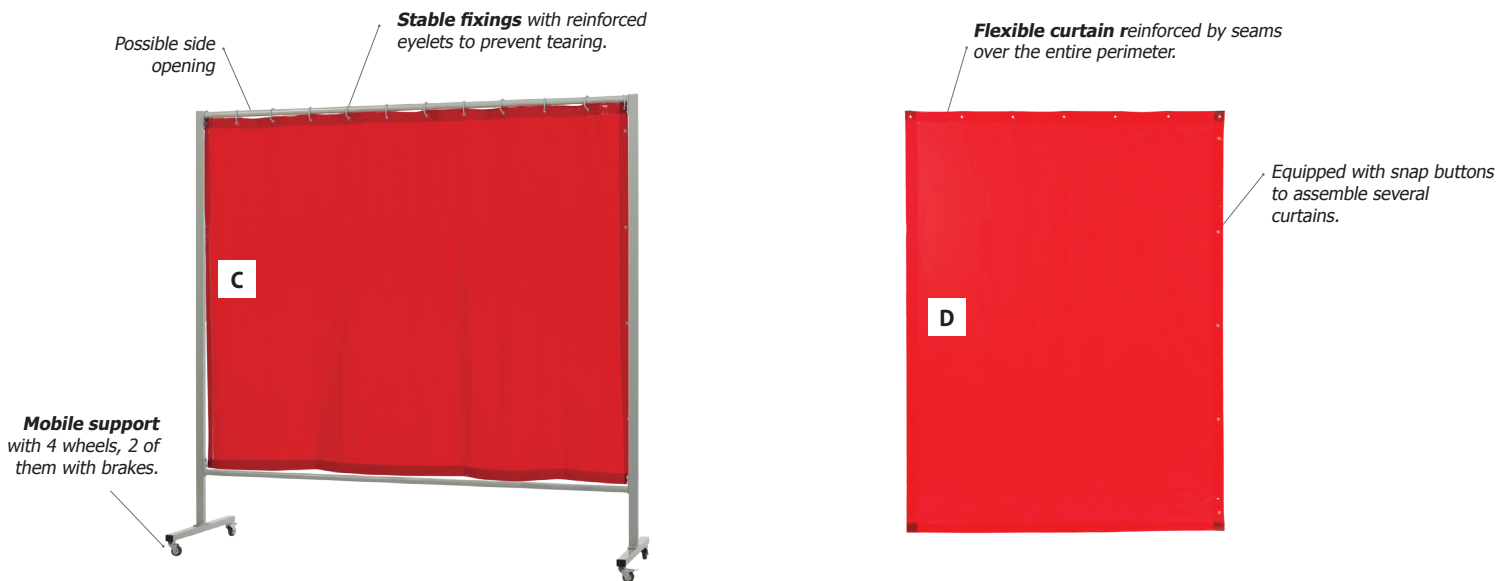

# PROTECTIVE WELDING SCREENS

WELDING  
ACCESSORIES

OPTI 200.O - Ref. 060227  
OPTI 200.G - Ref. 060463

OPTI 215.O - Ref. 060470  
OPTI 140.O - Ref. 060487

**Protective welding screens provide an effective barrier against welding rays, arcs and projections. They're also ideal to divide work areas or separate a workshop's various sectors.**

- Complies with European standard ISO EN 25980:2015-01
- Filters both the visible and invisible light emitted by the welding arc.
- 100% PVC matter, extinguishable and highly resistant (0.4 mm thick).
- Stable frame.
- European made.

				
		Curtain size without frame		kg
A	OPTI 200.O	Orange CE	200 x 200 cm	7.22
B	OPTI 200.G	Green T9	200 x 200 cm	7.08
C	OPTI 215.O	Orange CE	200 x 215 cm	16.11
D	OPTI 140.O	Orange CE	160 x 140 cm	1.38